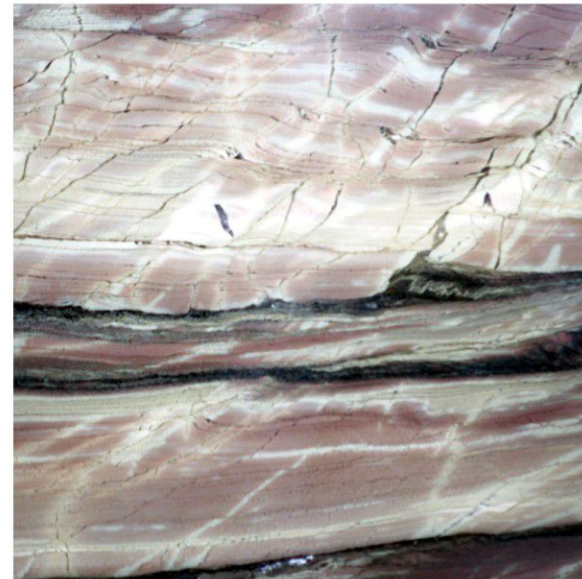

LAXMI GOUR

MARBLE & GRANITES PVT. LTD.

BIG QUANTITY

like which liked

IMPORT SUBSTITUTE

EXPORT QUALITY

Wonder Red

WONDER RED is also very different. User of the "Beige Red Artistic" feel different from others. Very friendly and sober color for interior decoration. Perfect matching with curtains, furniture and others are the main feature of this material.