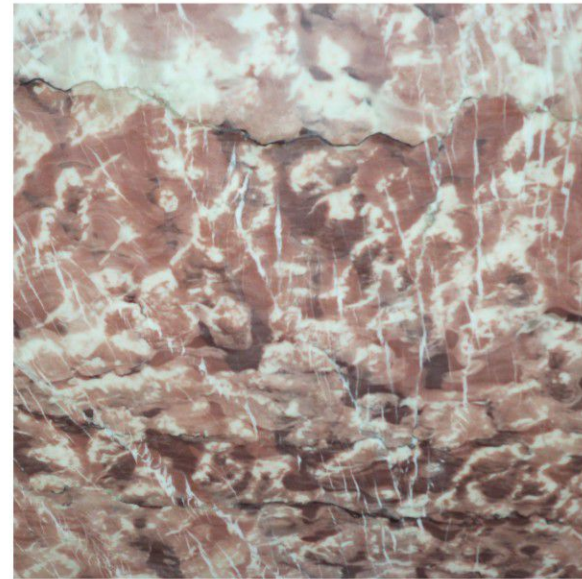

LAXMI GOUR

MARBLE & GRANITES PVT. LTD.

BIG QUANTITY

like which liked

IMPORT SUBSTITUTE

EXPORT QUALITY

Wonder Red

WONDER RED is also very different. User of the "Beige Red Artistic" feel different from others. Very friendly and sober color for interior decoration. Perfect matching with curtains, furniture and others are the main feature of this material.