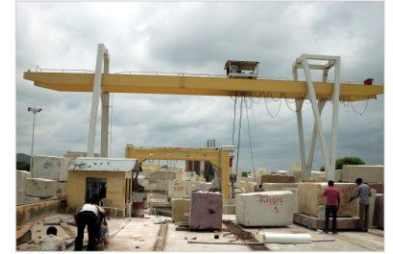

Salient features

- Able and capable to supply / export big quantity with quality in right time.
- Big area with heavy stock to choose and select of big quantity and quality.
- All material arranged aesthetically to keep in mind the view of customers requirements.
- Requisite packing facilities are available.
- We do also provide expert advice, which material is to used where and how?
- Big available parking for customer vehicles.