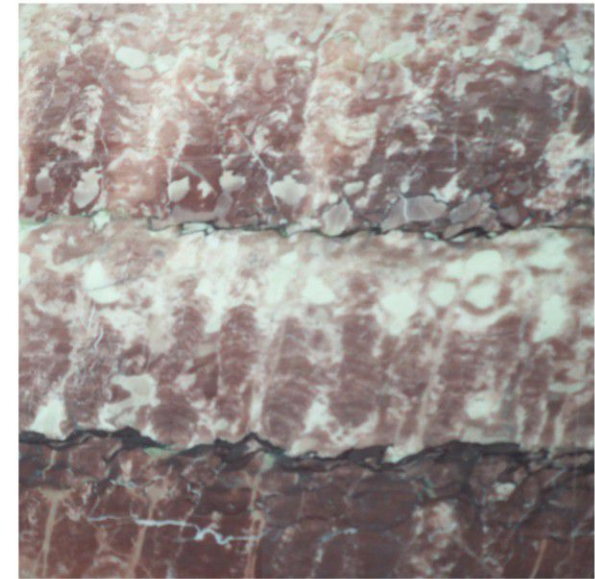

LAXMI GOUR

MARBLE & GRANITES PVT. LTD.

BIG QUANTITY

like which liked

IMPORT SUBSTITUTE

EXPORT QUALITY

Wonder Red

WONDER RED is also very different. User of the "Beige Red Artistic" feel different from others. Very friendly and sober color for interior decoration. Perfect matching with curtains, furniture and others are the main feature of this material.